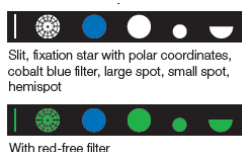

**Biomed Healthtech Pvt. Ltd.**

**Mumbai, Ahmedabad**

**DIRECT OPHTHALMOSCOPE- BETA 200**

With **XHL & LED HQ** Illumination

- Aspherical Optical System
- Aluminium Frame System
- Eliminates Corneal Reflex
- Ideal For Small Pupils
- Range Of Lenses:
  - 27 Lenses From -35D To 40D
  - + In 1 D Steps: 1 – 10 15 20
  - In 1 D Steps: 1 – 10 15 20 25 35D

**Power Sources Options:**

**Battery Handle**

**USB Rechargeable Handle & Charger**

**Wall Mounted Unit  
(Electrically Operated)**

**STREAK RETINOSCOPE - BETA 200**

With **XHL & LED HQ** Illumination

**Optional Accessories:  
Dynamic Retinoscopy  
Cards**

- Parastop
- Highly Visible, Bright Fundus Reflex
- Metal Controls
- Single Control For Vergence & Rotation
- Integrated Polarisation Filter
- Detachable Brow Rest

**COMBINED DIAGNOSTIC SET**

[DETAILS](#)